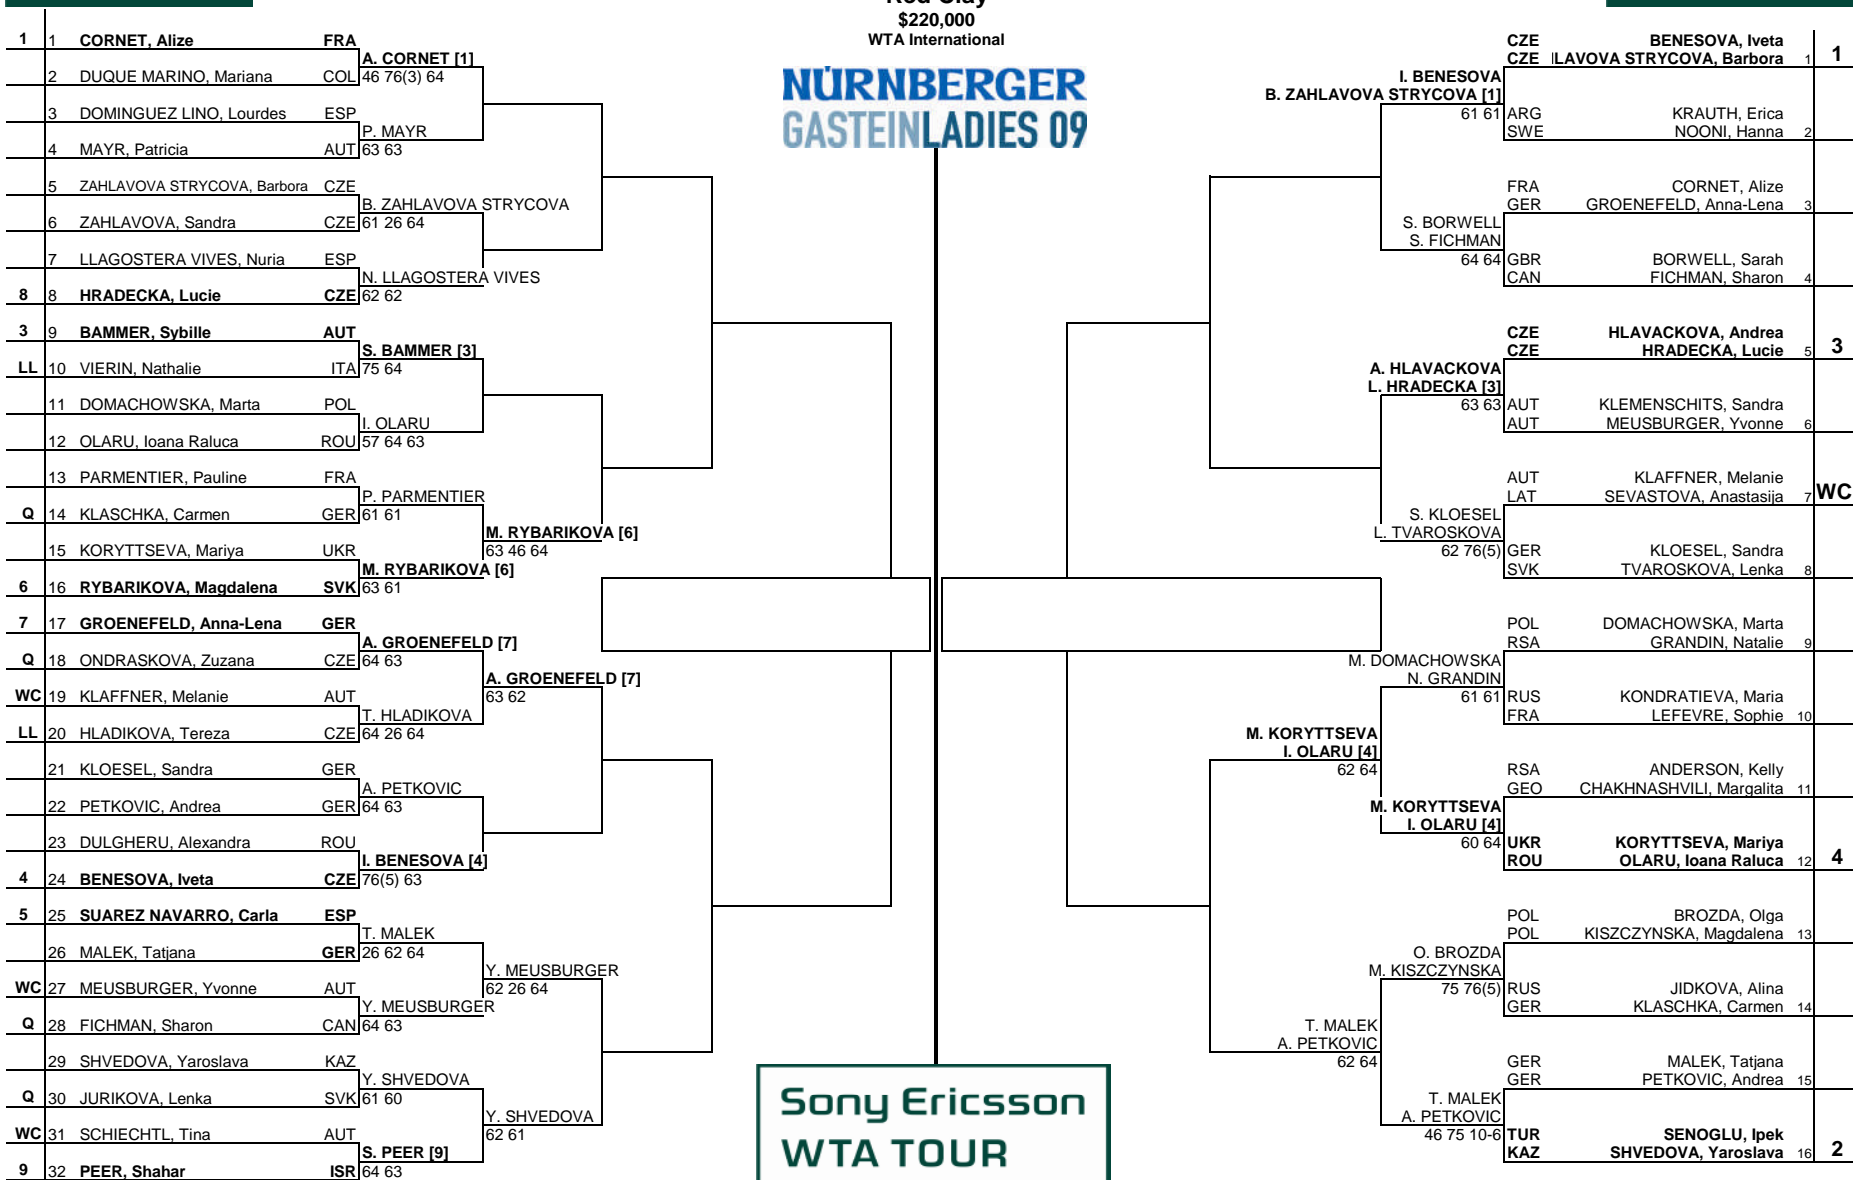

MAIN DRAW SINGLES

NÜRNBERGER GASTEIN LADIES 09
Bad Gastein, Austria July 20 - 26, 2009
Red Clay
\$220,000
WTA International

NÜRNBERGER
GASTEINLADIES 09

MAIN DRAW DOUBLES

Seeded Players	Rank	Prize Money	Pts.	Lucky Losers
1 CORNET, Alize	28	Winner \$37,000	280	T. HLADIKOVA
2 SCHIAVONE, Francesca	30	Finalist \$19,000	200	N. VIERIN
3 BAMMER, Sybille	31	Semi-Finalist \$10,200	130	
4 BENESOVA, Iveta	32	Quarter-Finalist \$5,340	70	
5 SUAREZ NAVARRO, Carla	33	2nd Round \$2,950	30	
6 RYBARIKOVA, Magdalena	48	1st Round \$1,725	1	
7 GROENEFELD, Anna-Lena	54			
8 HRADECKA, Lucie	56			
Retirements / W.O.				
F. SCHIAVONE (mid back injury) A. SEVASTOVA (ear infection)				
Last Direct Acceptance				
KLOESEL - 125				

Seeded Players	Rank	Prize Money (Per Team)	Pts.	Alternates
1 I. Benesova / B. Zahlavova Stryco	93	Winner \$11,000	280	
2 I. Senoglu / Y. Shvedova	103	Finalist \$5,750	200	
3 A. Hlavackova / L. Hradecka	119	Semi-Finalist \$3,100	130	
4 M. Koryttseva / I. Olaru	170	Quarter-Finalist \$1,650	70	
		First Round \$860	1	
Last Direct Acceptance				
KLEMENSCHITS/MEUSBURGER - 381				
Tony Cho				
Sony Ericsson WTA Tour Supervisor				