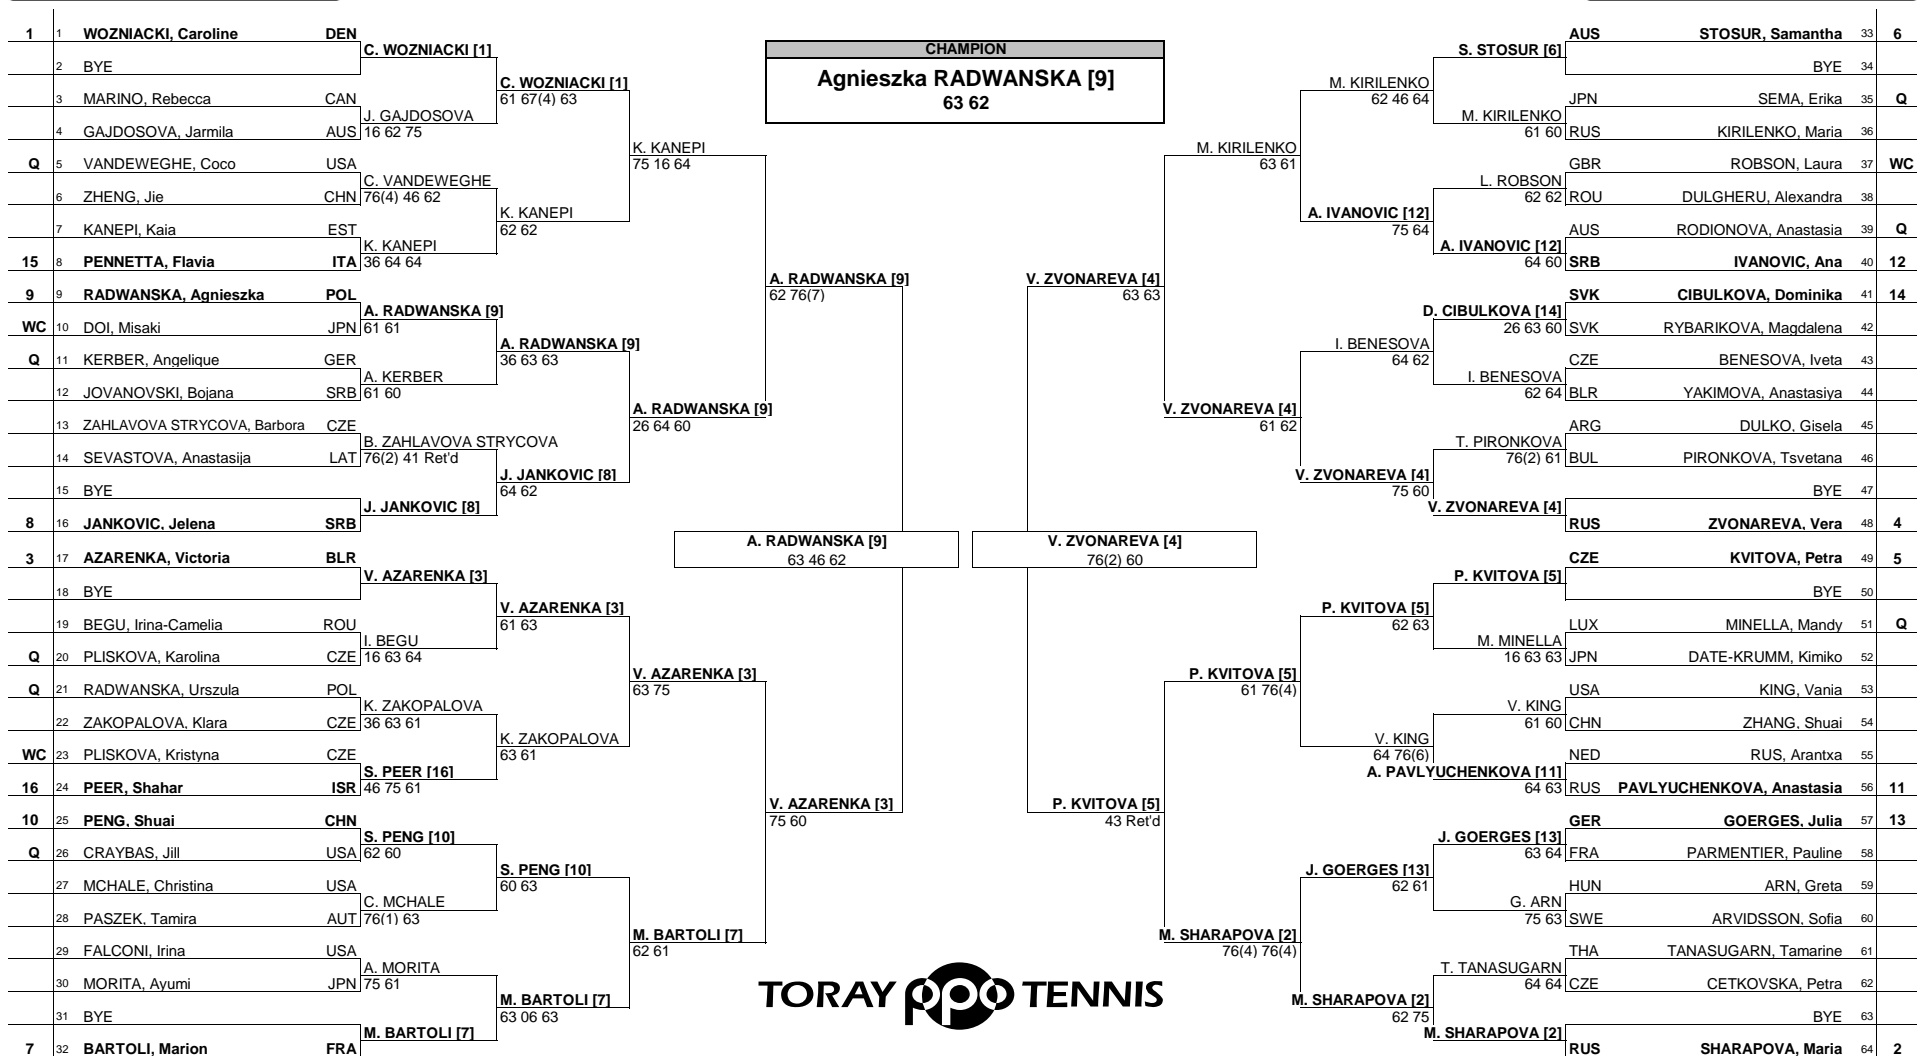

TORAY PAN PACIFIC OPEN

MAIN DRAW SINGLES

TOKYO, JAPAN 25 SEP - 01 OCT, 2011

Hard

WTA Premier 5 - \$2,050,000

Seeded Players		Seeded Players		Prize Money		Lucky Losers		Retirements/W.O.	
Rank	Player	Rank	Player	Rank	Pts.	Rank	Player	Rank	Player
1	WOZNIACKI, Caroline	9	RADWANSKA, Agnieszka	13	Winner	\$360,000	900		
2	SHARAPOVA, Maria	10	PENG, Shuai	15	Finalists	\$180,000	620		Anastasija Sevastova - Right hip injury Maria Sharapova - Left ankle sprain
3	AZARENKA, Victoria	11	PAVLYUCHENKOVA, Anastasia	16	Semi-Finalists	\$90,000	395		
4	ZVONAREVA, Vera	12	IVANOVIC, Ana	20	Quarter-Finalists	\$41,450	225		
5	KVITOVA, Petra	13	GOERGES, Julia	21	3rd Round	\$20,550	125		
6	STOSUR, Samantha	14	CIBULKOVA, Dominika	22	2nd Round	\$10,575	70		
7	BARTOLI, Marion	15	PENNETTA, Flavia	23	1st Round	\$5,500	1		
8	JANKOVIC, Jelena	16	PEER, Shahar	26					

Last Direct Acceptance		Players Representative		WTA Supervisor	
Rank	Player	Rank	Player	Rank	Player
1	Zhang - 99	1	Doi / A. Radwanska	1	DONNA KELSOP/PAM WHYTCROSS

Follow Live Scoring at www.wtatour.com